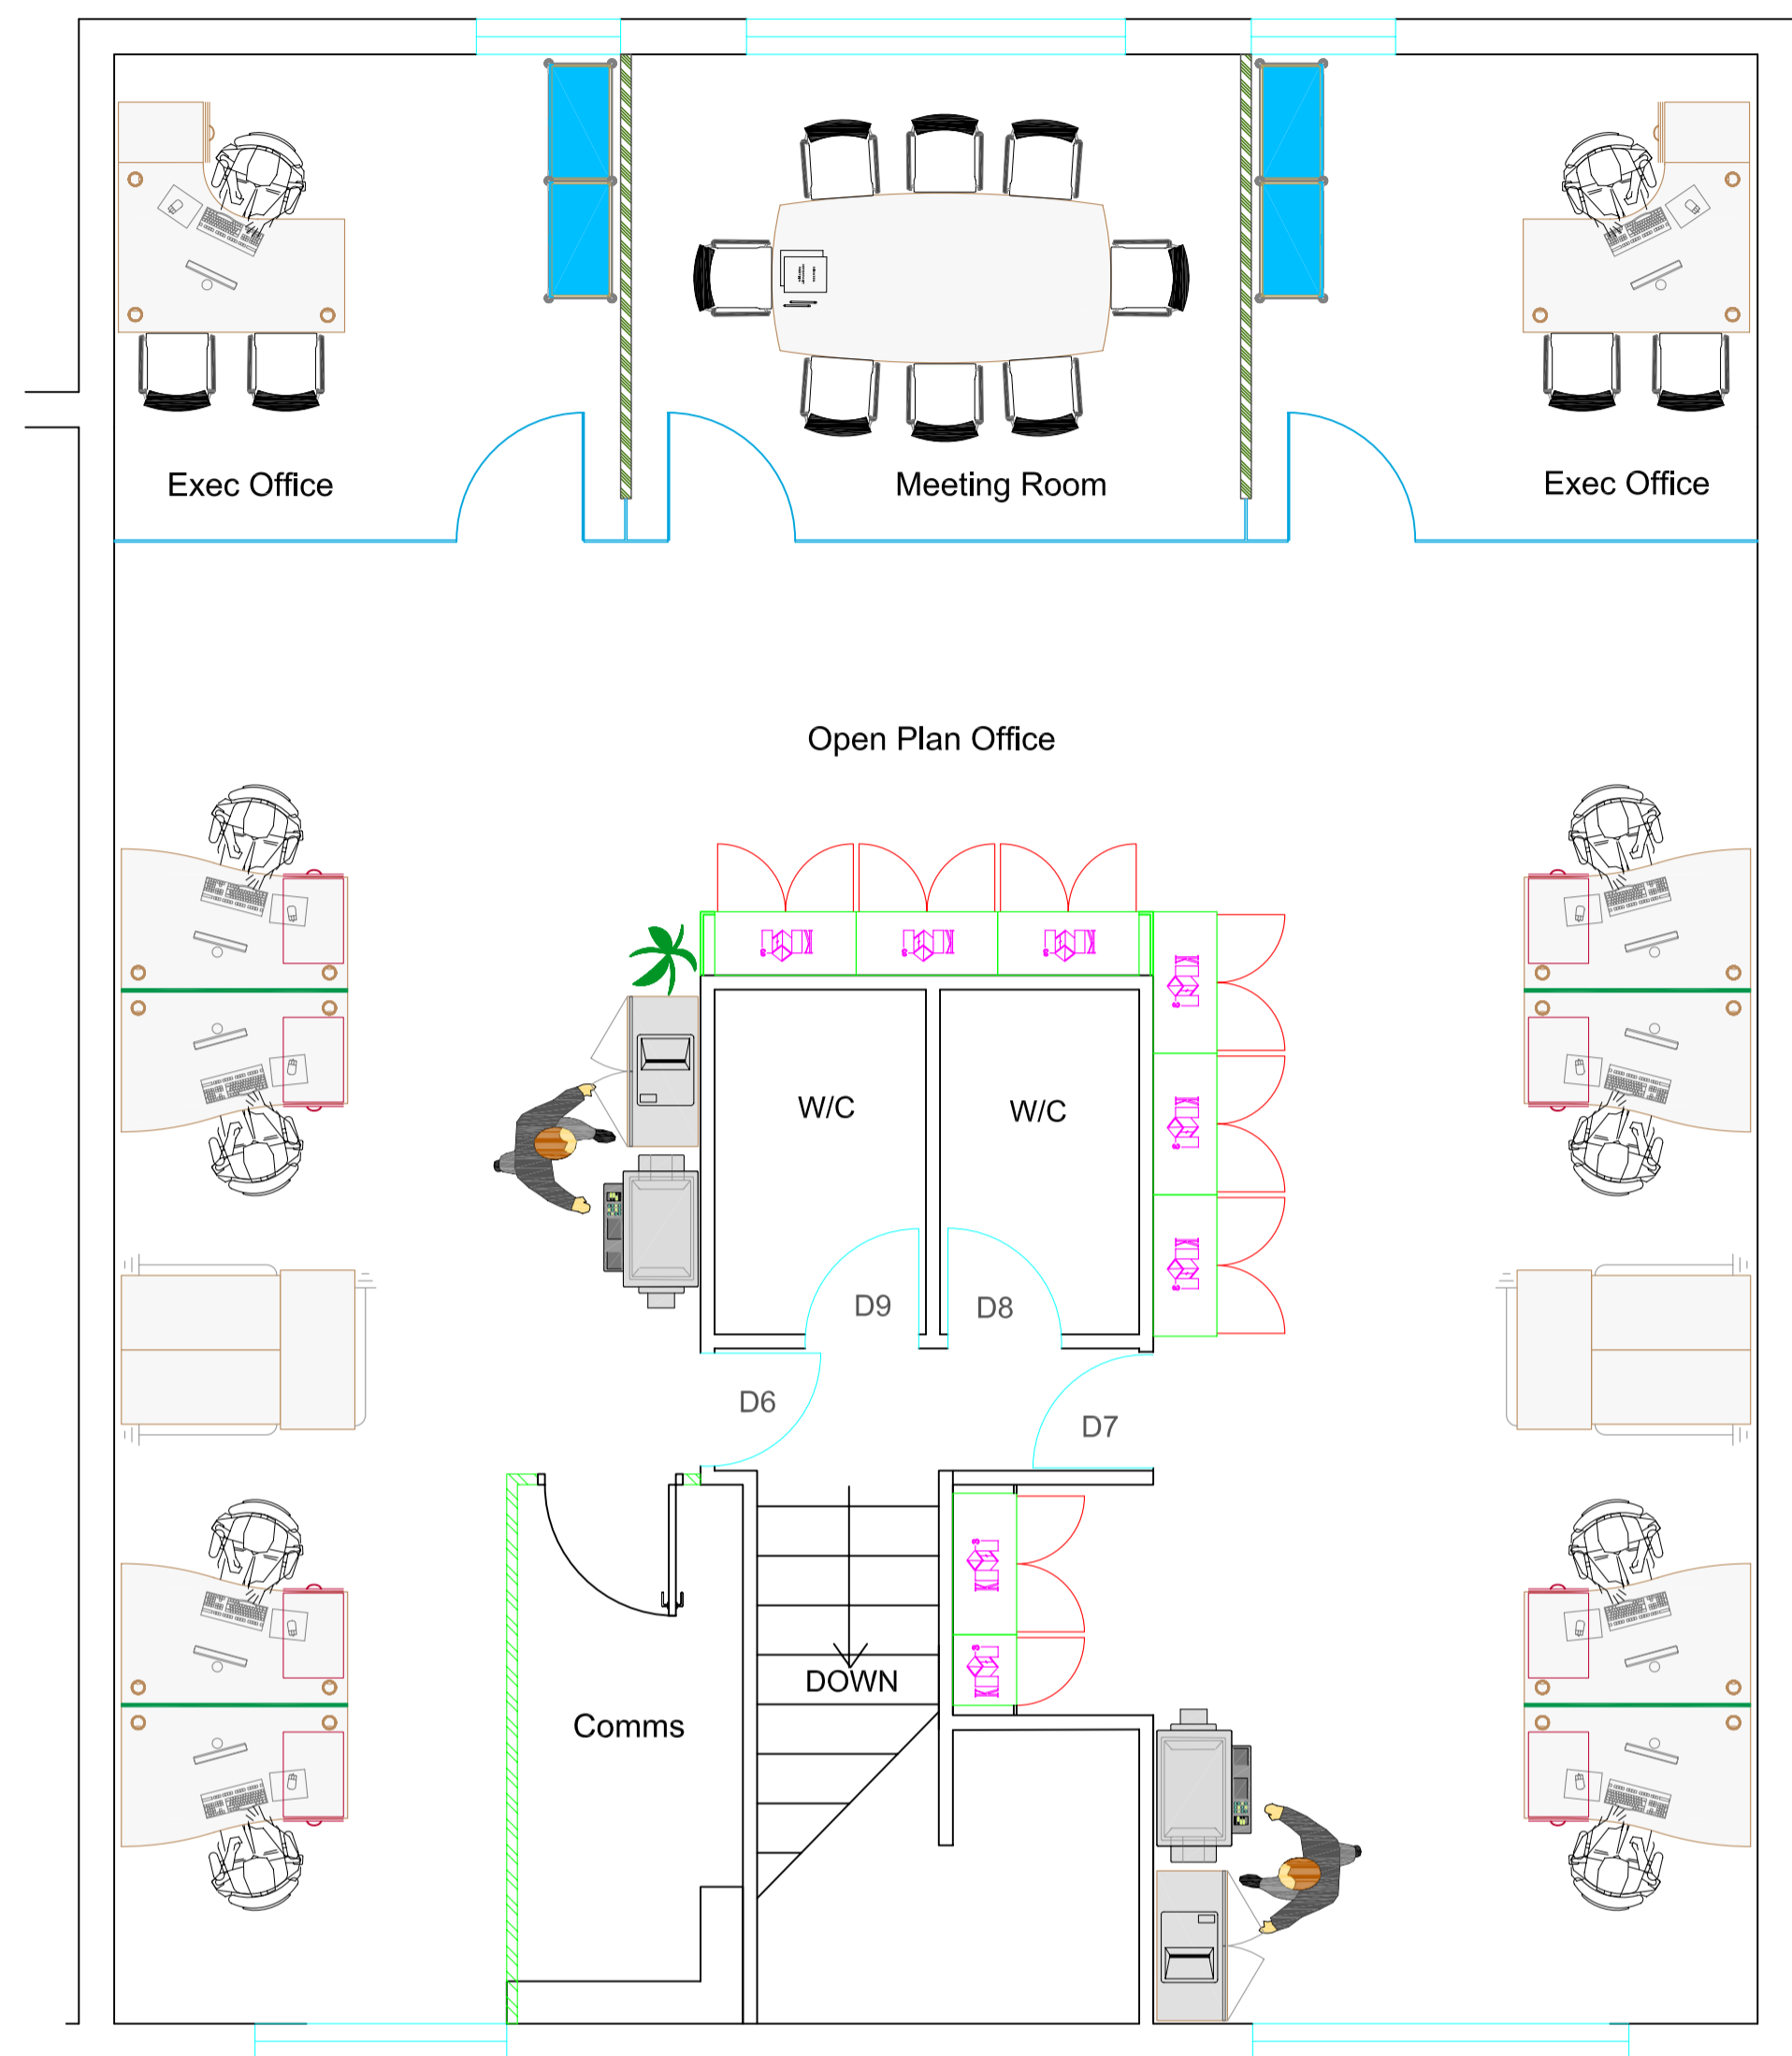

Ground Floor Layout

First Floor Layout

**NORTHERN TRUST**

Riverside House, Hadfield Street  
Dukinfield, SK16 4QX

Tel : 0161 343 2214 Fax : 0161 330 1238

Phil Tantum  
07799 697 069

# Unit 12, Bow Court, Coventry